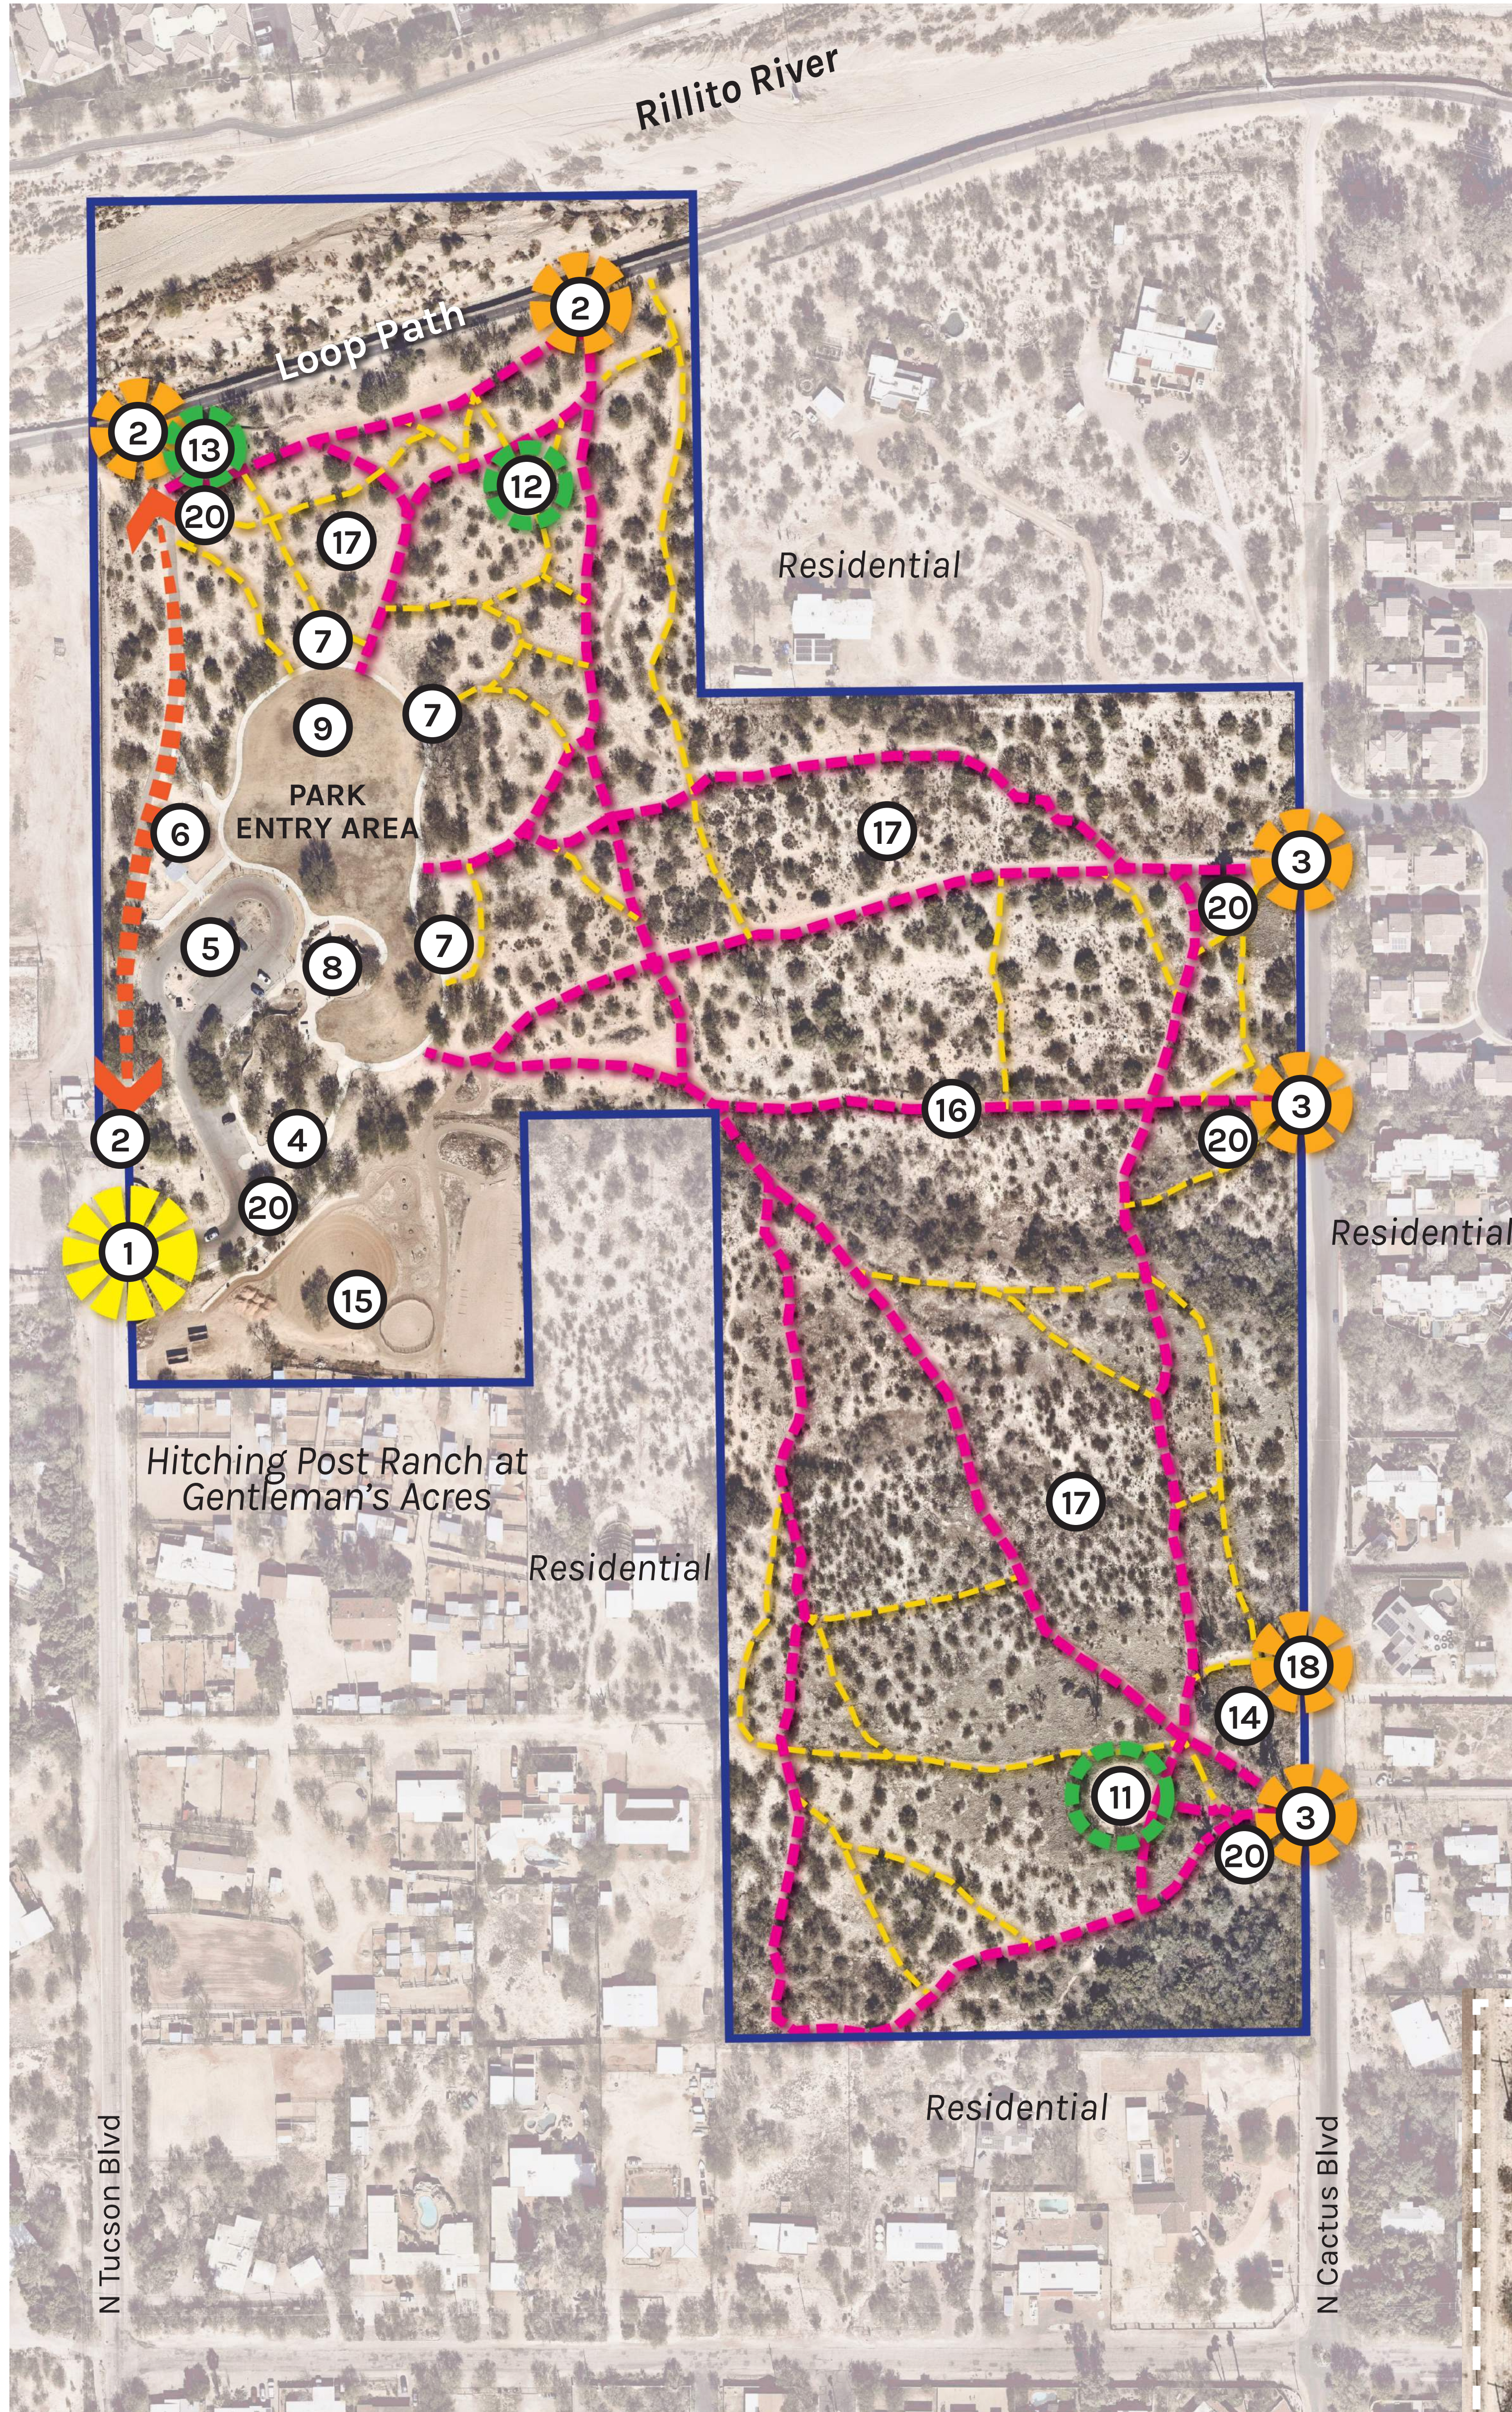

RIO VISTA NATURAL RESOURCE PARK

EXISTING SITE CONDITIONS | APRIL 2022

DRAFT

KEY

- | | |
|--------------------------------------|-------------------------------|
| ① Vehicular Entry | ⑬ Gateway Plaza at Loop |
| ② Pedestrian/ Bike Entry | ⑭ Existing Eucalyptus Grove |
| ③ Pedestrian/ Equestrian/ Bike Entry | ⑮ Equestrian Area |
| ④ Entry Plaza | ⑯ Trails |
| ⑤ Parking Lot | ⑰ Native Desert Area |
| ⑥ Restrooms | ⑱ Service Entry |
| ⑦ Ramadas (3) | ⑲ Art Sculpture |
| ⑧ Playground Area | ⑳ Wayfinding Signs |
| ⑨ Open Grass Area | ㉑ Utility Service Connections |
| ⑩ Interpretive Garden | - irrigation |
| ⑪ Labyrinth | - water |
| ⑫ Compassion Garden | - electric |

SYMBOL LEGEND

- | | |
|----------------------------------|----------------------|
| Park Boundary (Partially Fenced) | Concrete Loop Path |
| Main Entry | Trail Amenity |
| Secondary Entry | Asphalt Path To Loop |
| Primary Trail | |
| Secondary Trail | |

PARKING LOT

RESTROOMS

RAMADAS

EQUESTRIAN AREA

PLAYGROUND AREA

NORTH EAST PROPERTY FENCE

CACTUS BLVD PROPERTY FENCE

CACTUS BLVD SERVICE ACCESS

GATEWAY PLAZA AT LOOP

ART SCULPTURE

WAYFINDING SIGNS

RIO VISTA NATURAL RESOURCE PARK

LANDSCAPE + TRAIL AMENITIES | APRIL 2022

DRAFT

OPEN GRASS AREA

INTERPRETIVE GARDEN