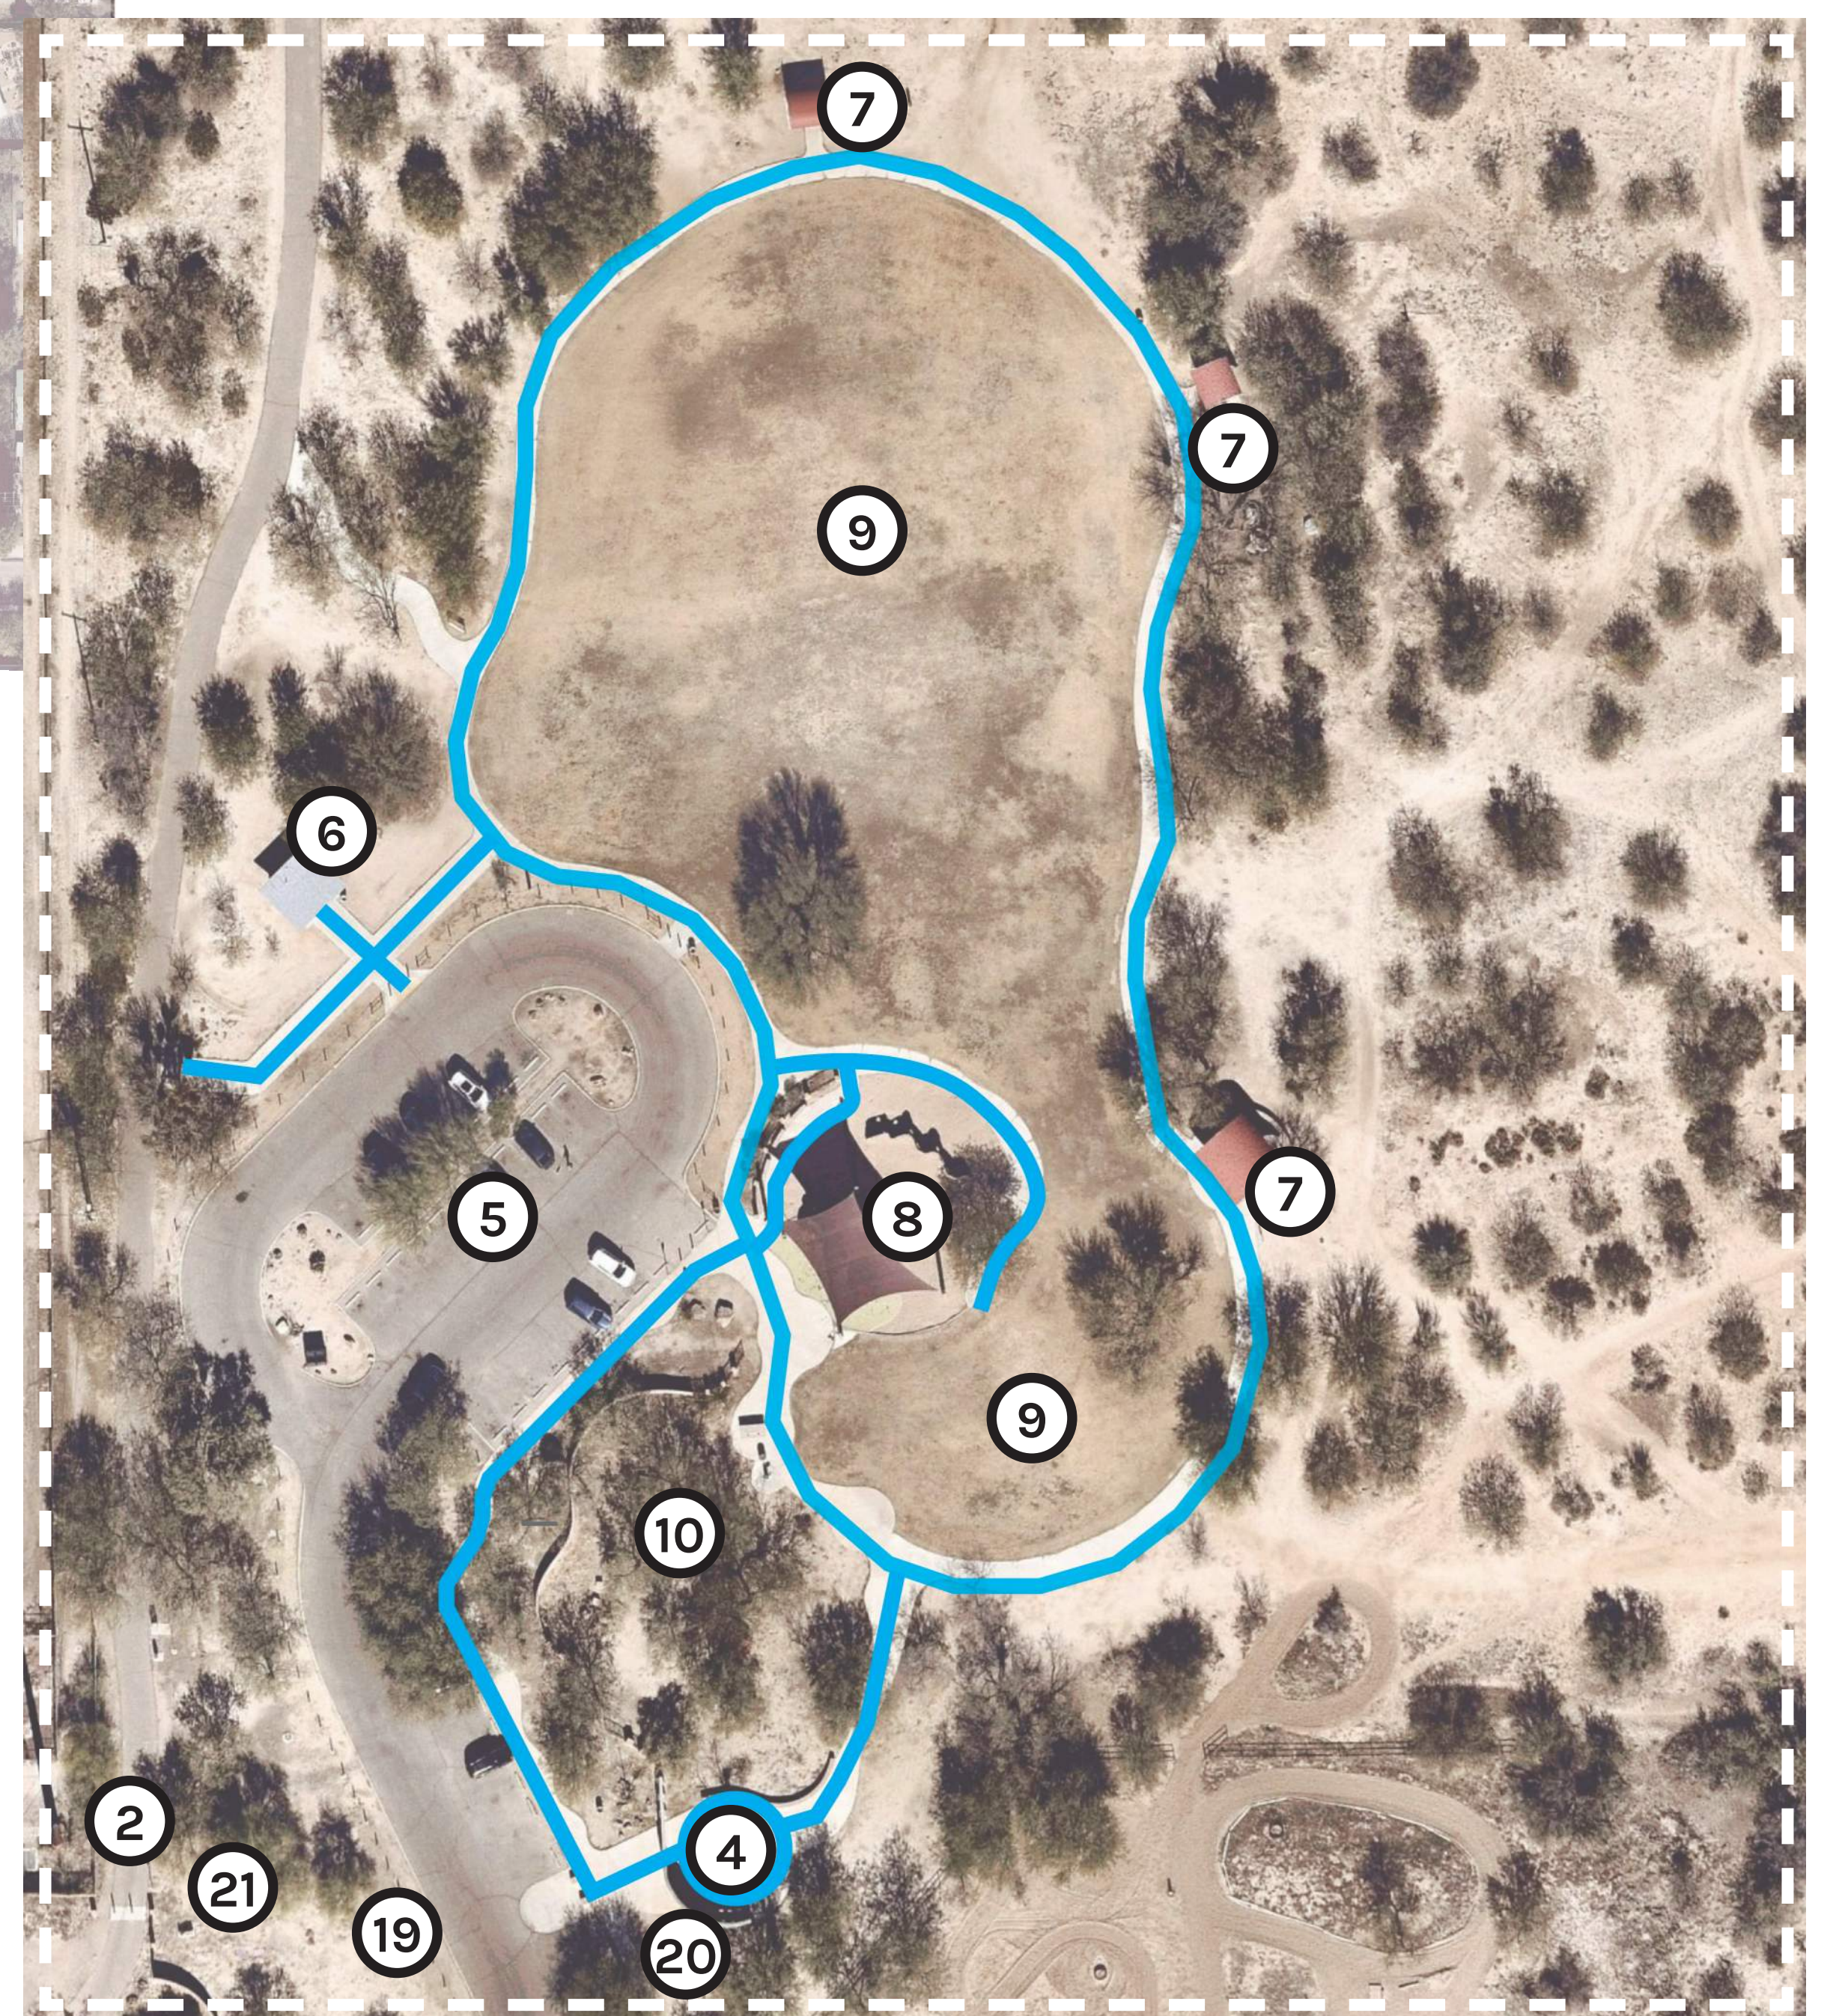

SITE PLAN

NATURAL RESOURCE PARK DEFINED:

- Park land comprised of native desert open space that supports delicate ecological systems containing wildlife habitat, water resources, and endangered species.
- The role of the Tucson Parks and Recreation Department is to maintain, preserve, and restore when needed, the natural integrity of a resource park.
- As a guideline, no more than 15% of a designated natural resource park should include developed amenities. Rio Vista Natural Resource Park has approximately 12% developed amenity space.